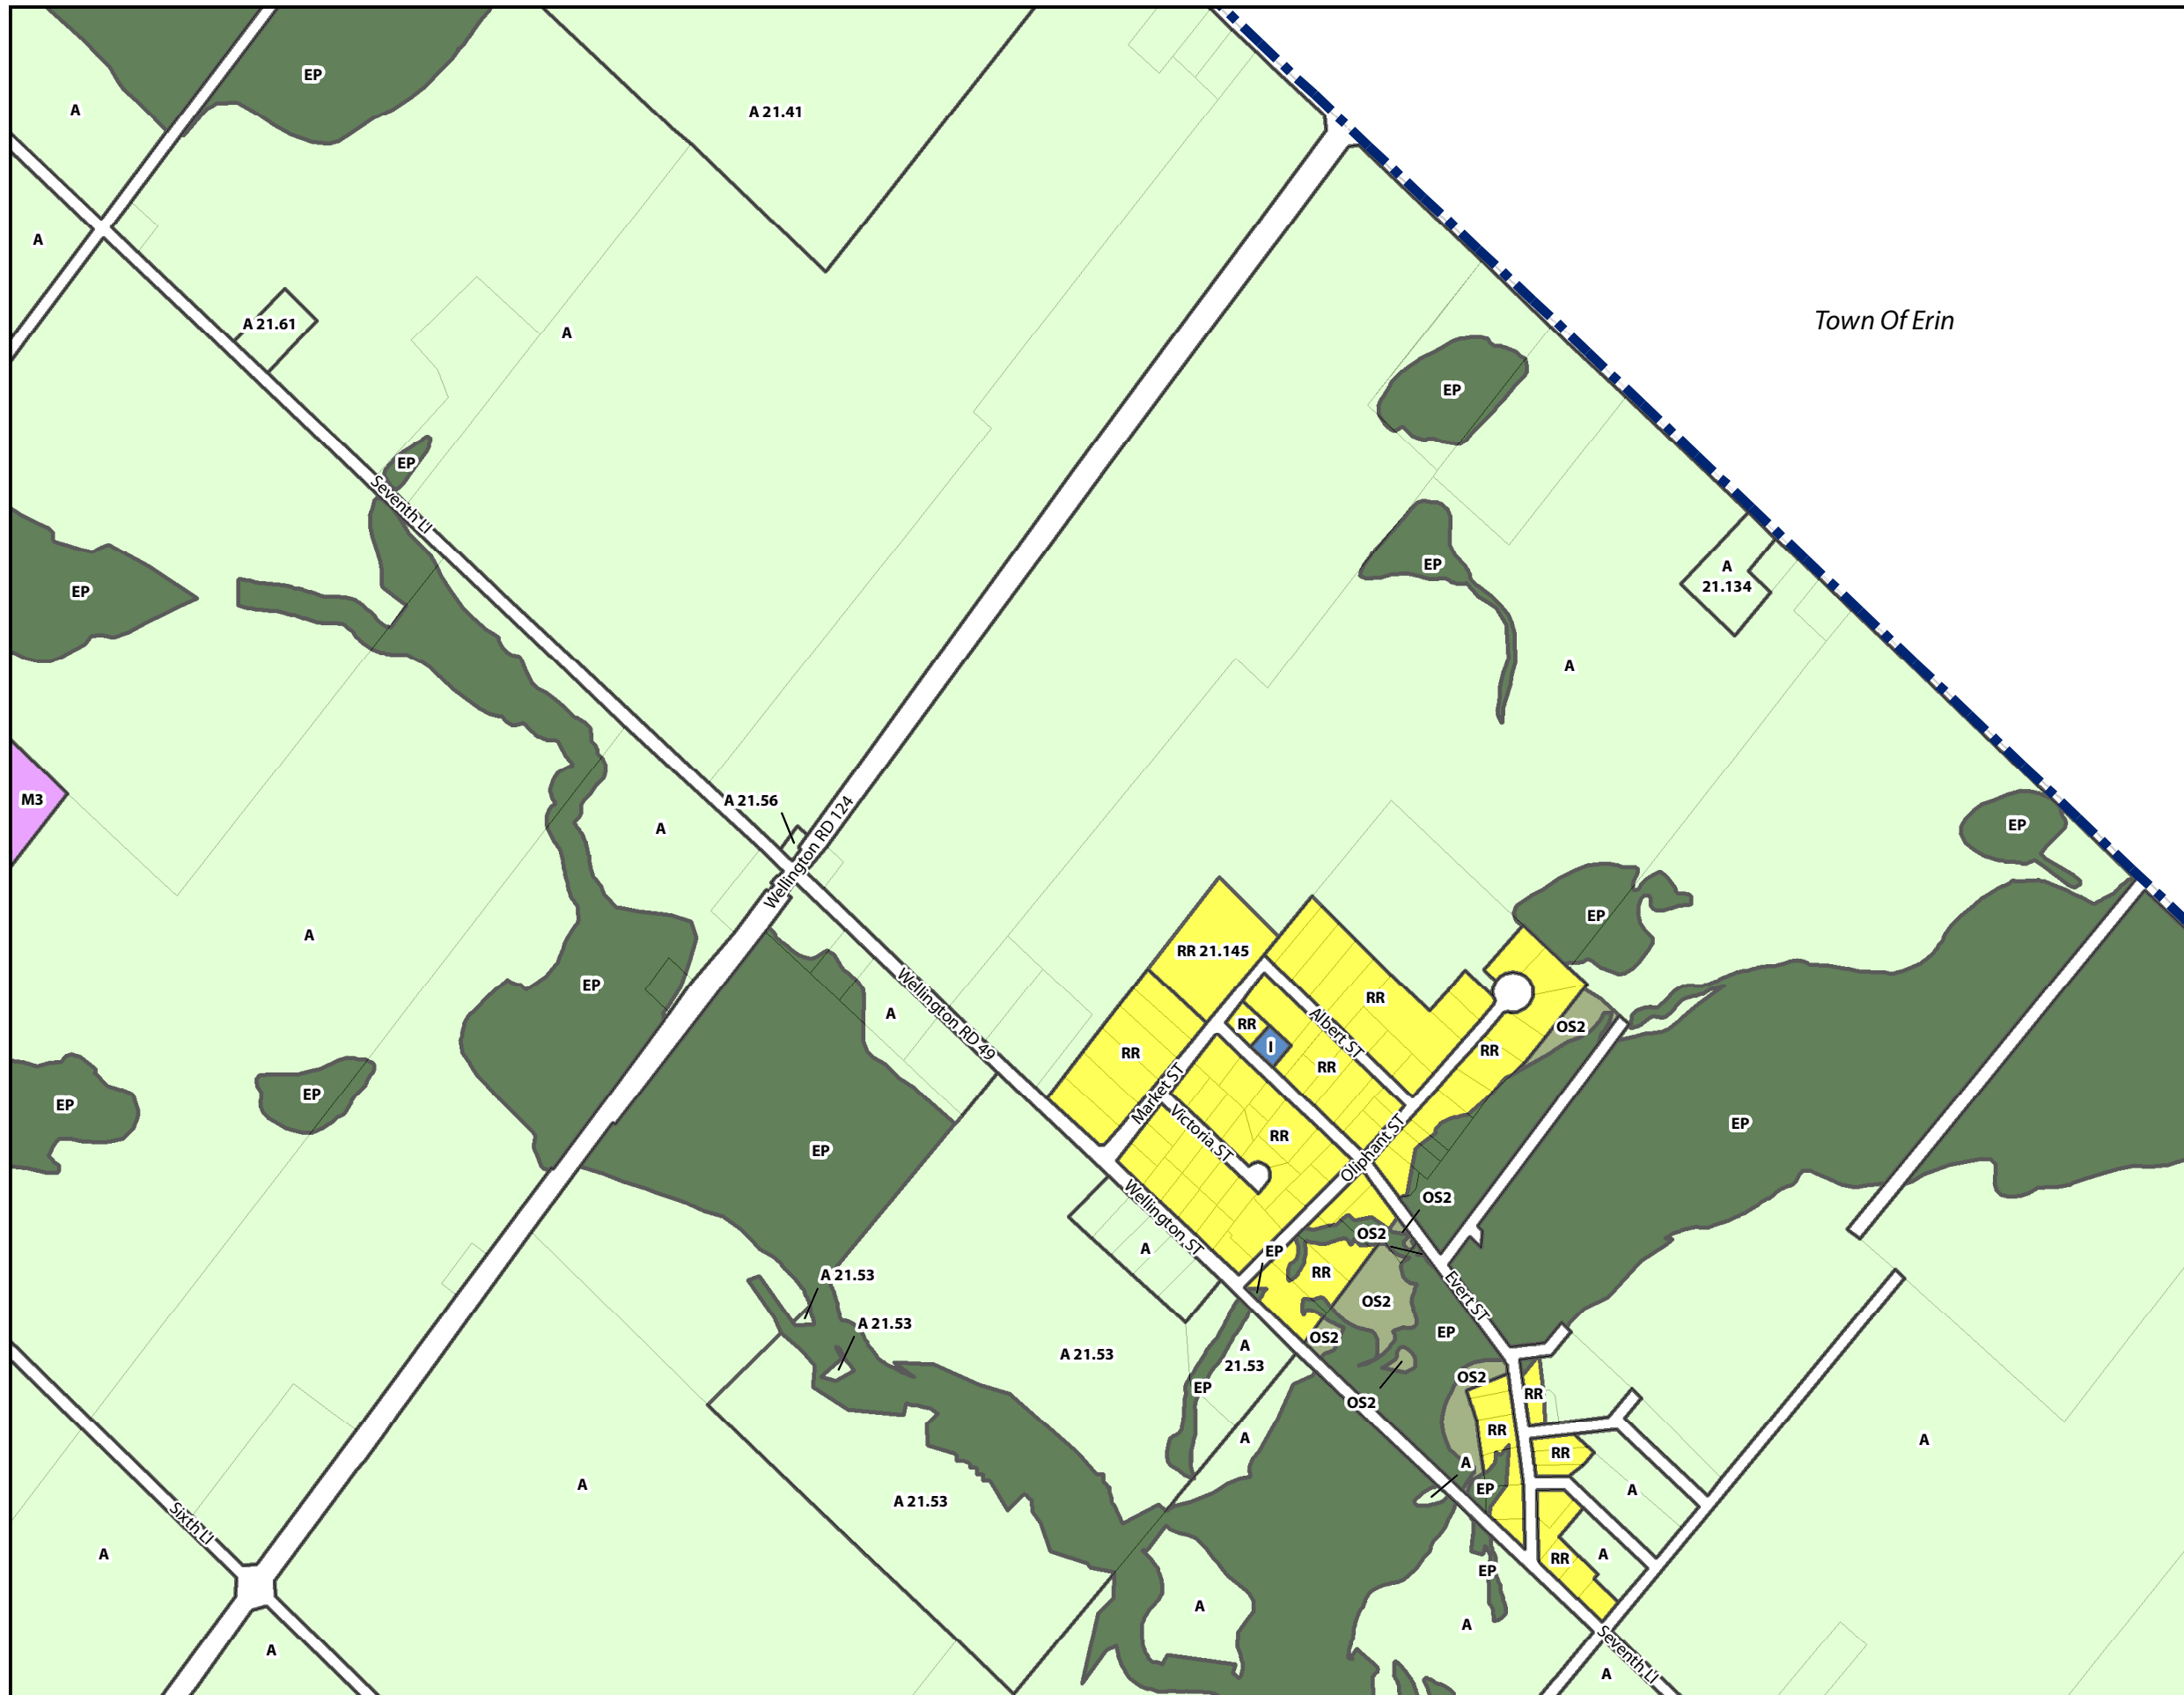

Schedule A Map 53

Neighbouring Maps

57	58	
52	53	54
46	47	48

Legend

- Township Boundary
- Property Boundary

Zoning

- Agricultural (A)
- Environmental Protection (EP)
- Institutional (I)
- Extractive Industrial (M3)
- Open Space Restricted (OS2)
- Rural Residential (RR)

To be read in conjunction with Zoning By-law 40/2016
DO NOT USE FOR SURVEY OR NAVIGATION PURPOSES
This map is for reference only and may not be accurate.
Some data gathered by Wellington County, 2016.
Includes material which is copyright of the Queen's Printer for Ontario.